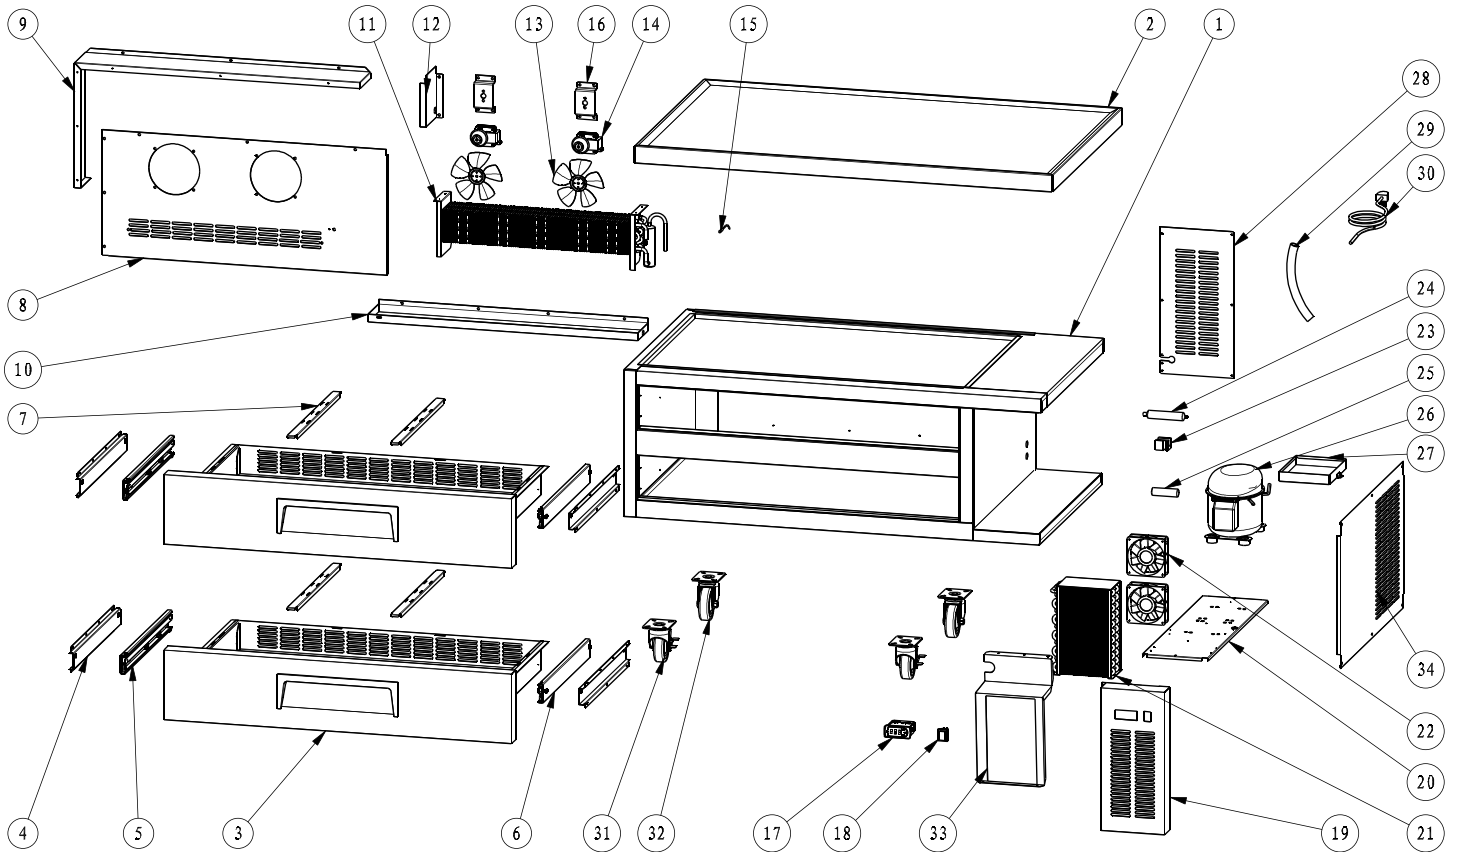

Parts Breakdown

Model RE-CN-0052-C 50071

Parts Breakdown

Model RE-CN-0052-C 50071

| Item No. | Description | Position | Item No. | Description | Position | Item No. | Description | Position |
|----------|---------------------------------------|----------|----------|---|----------|----------|--|----------|
| AA140 | Cabinet for CB-52-HC | 1 | AA120 | Blade of Evaporator Fan Motor for CB-52-HC | 13 | AA156 | Start Capacitor for CB-52-HC | 25 |
| AA141 | Top Board for CB-52-HC | 2 | 68809 | Evaporator Fan Motor for CB-52-HC | 14 | 64172 | Compressor for CB-52-HC | 26 |
| AA142 | Drawer for CB-52-HC | 3 | AA121 | Temperature Sensor of Cabinet Inside for CB-52-HC | 15 | AA157 | Outer Drain Pan for CB-52-HC | 27 |
| AA143 | Hanging Sheet for Drawer for CB-52-HC | 4 | AA152 | Evaporator Fan Motor Holder for CB-52-HC | 16 | AA133 | Drain Hose for CB-52-HC | 28 |
| AA144 | Drawer Left Slide for CB-52-HC | 5 | AA123 | Thermostat for CB-52-HC | 17 | AA158 | Back Grill for CB-52-HC | 29 |
| AA145 | Drawer Right Slide for CB-52-HC | 6 | AA124 | Power Switch for CB-52-HC | 18 | AA135 | Power Cord for CB-52-HC | 30 |
| AA146 | Pan Bracket for CB-52-HC | 7 | AA153 | Control Panel for CB-52-HC | 19 | AA136 | 4" Castor with Brake for CB-52-HC | 31 |
| AA147 | Evaporator Cover for CB-52-HC | 8 | AA154 | Compressor Unit Installation Board for CB-52-HC | 20 | AA137 | 4" Castor for CB-52-HC | 32 |
| AA148 | Evaporator Cover Plate for CB-52-HC | 9 | AA155 | Condenser for CB-52-HC | 21 | AA159 | Condenser Air Guide Sheet for CB-52-HC | 33 |
| AA149 | Inner Drain Pan for CB-52-HC | 10 | AA128 | Condenser Fan Motor for CB-52-HC | 22 | AA160 | Air Duct for CB-52-HC | 34 |
| AA150 | Evaporator for CB-52-HC | 11 | AA129 | Filter Fixer for CB-52-HC | 23 | | | |
| AA151 | Air Guide Sheet for CB-52-HC | 12 | AA130 | Filter for CB-52-HC | 24 | | | |